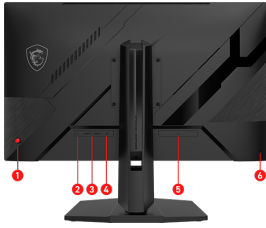

CONNECTIONS

1. 5-way Joystick Navigator
2. AC-in
3. Display Port 1.4a(HBR3)
4. 2 x HDMI™ 2.0b (WQHD@144Hz)
5. Type-C (DP alt.) w/ 15W PD
6. Headphone out
7. Kensington Lock