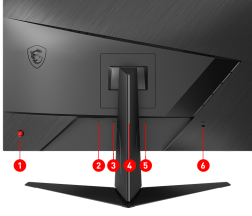

CONNECTIONS

1. 5-way joystick navigator
2. DC Jack
3. 2x HDMI™ (1.4)
4. 1x Display Port (1.2a)
5. 1x Earphone out
6. Kensington lock
- 7.