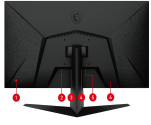

Night Vision

See every detail clearly in the dark, helping you find and attack enemies before they notice.

Wide Color Gamut

Game colors and details will look more realistic and refined, to push game immersion to its limits.

CONNECTIONS

1. 5-way joystick navigator
2. 1x DC jack
3. 2x HDMI™ (1.4b)
4. 1x Display Port (1.2a)
5. 1x Earphone out
6. 1x Kensington lock
- 7.