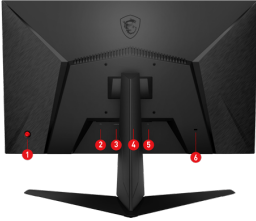

ТИП МАТРИЦІ	Rapid IPS
Акcesуари	1x HDMI 2.0b 1.5M cable 1x C5 1.5M power cord

CONNECTIONS

1. 5-way joystick navigator
2. DC jack
3. 2 x HDMI™ (2.0b)
4. 1 x Display Port (1.2a)
5. Headphone out
6. Kensington lock