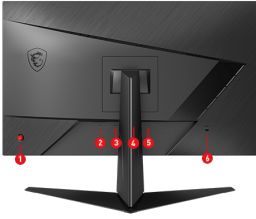

CONNECTIONS

1. 5-way joystick navigator
2. DC jack
3. 2 x HDMI™ (1.4b)
4. 1 x Display Port (1.2a)
5. Headphone out
6. Kensington lock