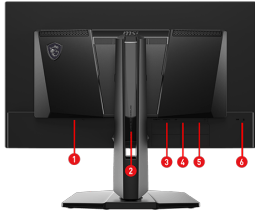

CONNECTIONS

1. AC-in
2. 5-way Joystick Navigator
3. 2 x HDMI™ 2.1 (WQHD@240Hz)
4. DisplayPort 1.4a (HBR3)
5. Headphone out
6. Kensington lock