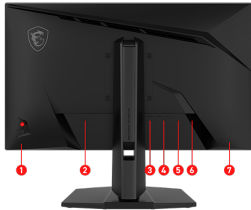

РЕГУЛЮВАННЯ (ВИСОТА)	0 ~ 130 mm
Кенсінгтонський замок	Yes
Кріплення VESA	100 x 100 mm
Вага	6.8 kg (14.9 lbs) / 9.2 kg (20.2 lbs)
Живлення	100~240V, 50/60Hz
Акcesуари	1x DisplayPort Cable (1.4), 1x Power Cord (C13), 1x Quick Guide, 4x Stand Screw
Примітка	HDMI™: 2560 x 1440 (Up to 144Hz) DisplayPort: 2560 x 1440 (Up to 200Hz) Type-C: 2560 x 1440 (Up to 200Hz) Support: HDMI™ CEC, PIP/PBP; Non Support: KVM

CONNECTIONS

1. 5-way Joystick Navigator
2. AC-in
3. Display Port 1.4a(HBR3)
4. 2 x HDMI™ 2.0b (WQHD@144Hz)
5. Type-C (DP alt.) w/ 15W PD
6. Headphone out
7. Kensington Lock