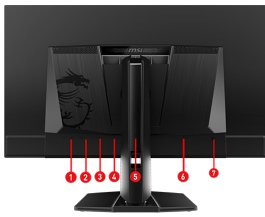

Акcesуари

1x DisplayPort Cable (1.4),
1x Power Cord (C13),
1x Quick Guide,
4x VESA Wall Mount Screw,
1x Fiber Cloth,
1x Color Report

Примітка

HDMI™ : 3840 x 2160 (Up to 240Hz)
DisplayPort: 3840 x 2160 (Up to 240Hz)
Support: HDMI™ CEC, PIP/PBP;
Non Support: KVM

CONNECTIONS

1. Earphone out
2. 2 x HDMI™ 2.1 (UHD@240Hz)
3. Display Port 1.4a
4. USB Type-C (PD 15W)
5. 5-way Joystick Navigator
6. AC-in
7. Kensington lock