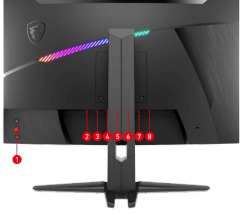

РЕГУЛЮВАННЯ (ВИСОТА)	0 ~ 100mm
Кенсінгтонський замок	Yes
Живлення	100~240V, 50/60Hz

CONNECTIONS

1. 5-Way Joystick Navigator
2. 1 x Power Jack
3. 2 x HDMI™ (2.0b)
4. 1 x DisplayPort (1.4a)
5. 1 x USB Type C (DisplayPort Alternate)
6. 1 x USB 2.0 Type B
7. 2 x USB 2.0 Type A
8. 1 x Earphone out