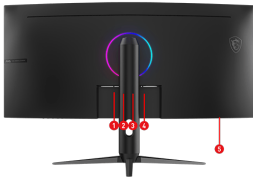

Вага	6.95 kg (15.3 lbs) / 10.75 kg (23.7 lbs)
Живлення	100~240V, 50/60Hz
Акcesуари	1x DisplayPort Cable (1.4a), 1x Power Cord (C13), 1x AC Adaptor, 1x Quick Guide, 4x VESA Screw
Примітка	HDMI™ : 3440 x 1440 (Up to 100Hz) DisplayPort: 3440 x 1440 (Up to 200Hz) Support: HDMI™ CEC; PIP/PBP; Non Support: KVM

CONNECTIONS

1. 2x HDMI™ 2.0b (UWQHD@100Hz)
2. DisplayPort 1.4a (HBR3)
3. Headphone out
4. DC-in
5. Kensington lock