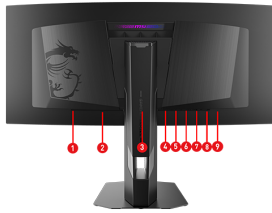

CONNECTIONS

1. Kensington Lock
2. AC-in
3. 5-way Joystick Navigator
4. Headphone-out
5. 2x HDMI™ 2.1 (UWQHD@360Hz)
6. DisplayPort 2.1a (UHBR13.5)
7. Type-C (DP alt.) w/ 98W PD
8. USB 2.0 Type-B
9. 2x USB 2.0 Type-A