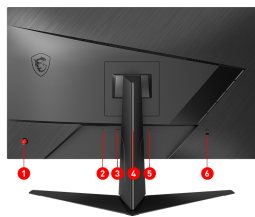

CONNECTIONS

1. 5-way joystick navigator
2. DC Jack
3. 2x HDMI™ (1.4)
4. 1x Display Port (1.2a)
5. 1x Earphone out
6. Kensington lock
- 7.