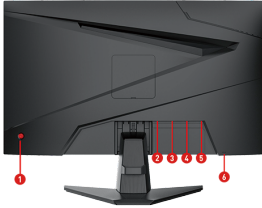

Note

DisplayPort: 1920 x 1080 (Up to 180Hz) HDMI™: 1920 x 1080 (Up to 180z)

*Adobe RGB, DCI-P3 and sRGB follow CIE1976 Standard

PIP / PBP Function

N/A

CONNECTIONS

1. 5-Way Joystick Navigator
2. 2 x HDMI™ (2.0)
3. DisplayPort (1.2a)
4. Earphone out
5. DC-in
6. Kensington Lock