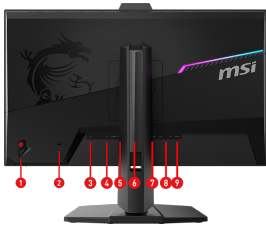

Audio ports	1x Headphone-out
Kensington Lock	Yes
VESA Mounting	100 x 100 mm
Power Type	External Adaptor 20V 6A
Power Input	100~240V, 50/60Hz
Signal Frequency	216.22~576.00KHz (H) / 60~360Hz (V) □
Adjustment (Tilt)	-5° ~ 20°
Adjustment (Swivel)	-30° ~ 30°
Adjustment (Height)	0 ~ 130 mm
Note	HDMI™ : 2560 x 1440 (Up to 120Hz) DisplayPort: 2560 x 1440 (Up to 360Hz) Not supported: HDMI™ CEC, PIP/PBP, KVM
Accessories	1x DisplayPort Cable (1.4a), 1x HDMI™ Cable (2.1), 1x USB Type-B to A Cable, 1x USB Micro-B to Type-A Cable, 1x Power Cord (C5), 1x AC Adaptor, 1x Quick Guide, 4x VESA Wall Mount Screw

CONNECTIONS

1. 5-Way Navi Key
2. Kensington Lock
3. DC-in
4. Headphone-out
5. 2x HDMI™ 2.1 (WQHD@120Hz)
6. DisplayPort 1.4a (HBR3)
7. USB 5Gbps Type-B
8. 3x USB 5Gbps Type-A
9. USB 2.0 Micro-B (FW Update only)