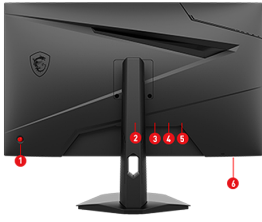

## CONNECTIONS

1. 5-way joystick navigator
2. 2 x HDMI™ (2.0b)
3. 1 x Display Port (1.2a)
4. Headphone out
5. DC jack
6. Kensington lock