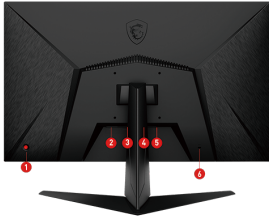

SPECIFICATIONS

Panel Size	27" (69 cm)
Active Display Area (mm)	596.736(H) x 335.664(V)
Curvature	Flat
Panel Type	Ultra Rapid IPS
Panel Resolution	1920 x 1080 (FHD)
Pixel Pitch (H x V)	0.3108(H)x0.3108(V)
Aspect Ratio	16:9
Brightness (nits)	300
Contrast Ratio	1000:1
DCR	100000000:1
Signal Frequency	54~203.7 KHz(H) / 48~180 Hz(V)
ACTIVATED RANGE	48~180Hz
Refresh Rate	180Hz
Response time	1ms (GtG)
DYNAMIC REFRESH RATE TECHNOLOGY	Adaptive-Sync
HDR Support	N/A
Video ports	1x Display Port (1.2a) 2x HDMI™ (2.0b)
Audio ports	1x Headphone out
Viewing Angle	178° (H) / 178° (V)
Adobe RGB / DCI-P3 / sRGB	80%/76%/96%
Surface Treatment	Anti-glare
Display Colors	16.7M
Power Type	External Adaptor 20V 2.25A
Power Input	100~240V, 50/60Hz
Adjustment (Tilt)	-5° ~ 20°
Adjustment (Swivel)	N/A
Adjustment (Pivot)	N/A
Adjustment (Height)	N/A
Kensington Lock	Yes
Dimension (W x D x H)	614 x 229 x 456 mm 614 x 45 x 369 mm (without stand)
Carton Dimension (W X D X H)	WW carton: 683 x 157 x 463 mm Outer: 698 x 172 x 488 mm
Frameless Design	Yes
VESA Mounting	100 x 100 mm

1ms Fast Response Time

Eliminate screen tearing and choppy frame rates with 1ms(MPRT) response time.

Console Mode - FHD only

Best solution for console users: FHD@120Hz

Night Vision

See every detail clearly in the dark, helping you find and attack enemies before they notice.

Wide Color Gamut

Game colors and details will look more realistic and refined, to push game immersion to its limits.

Weight (NW / GW)	4.2 kg / 6.1 kg 3.4 kg (without stand)
PIP / PBP Function	N/A
Note	Display Port: 1920 x 1080 (Up to 180Hz) HDMI™: 1920 x 1080 (Up to 180Hz) Adobe RGB, DCI-P3 and sRGB follow CIE1976 Standard

CONNECTIONS

1. 5-way joystick navigator
2. DC jack
3. 2 x HDMI™ (2.0b)
4. 1 x Display Port (1.2a)
5. Headphone out
6. Kensington lock