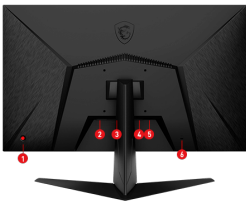

VESA Mounting	100 x 100 mm
Weight (NW / GW)	4 kg / 5.8 kg without Stand: 3.3 kg
Color Bit	8 Bits (6 bits + FRC)
Control	5-way OSD navigation joystick
PIP / PBP Function	N/A
Note	Display Port: 1920 x 1080 (Up to 100Hz) HDMI™: 1920 x 1080 (Up to 100Hz) Adobe RGB, DCI-P3 and sRGB follow CIE1976 Standard

CONNECTIONS

1. 5-way joystick navigator
2. DC jack
3. 1 x Display Port (1.2a)
4. 1 x HDMI™ (1.4b)
5. Headphone out
6. Kensington lock