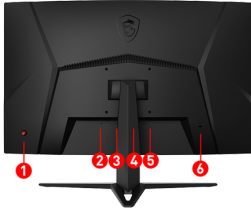

SPECIFICATIONS

Panel Size	27" (69cm)
Active Display Area (mm)	596.736(H) x 335.664(V)
Curvature	1500R
Panel Type	VA
Panel Resolution	1920 x 1080 (FHD)
Pixel Pitch (H x V)	0.3108(H)x0.3108(V)
Aspect Ratio	16:9
Brightness (nits)	250
Contrast Ratio	3000:1
DCR	100000000:1
Signal Frequency	53 to 183 KHz(H) 48 to 170Hz(V)
Refresh Rate	170Hz
Response time	1ms (MPRT)
DYNAMIC REFRESH RATE TECHNOLOGY	FreeSync Premium
Video ports	1x DP(1.2a) 2x HDMI™ (1.4b)
Audio ports	1x Earphone out
Viewing Angle	178° (H) / 178° (V)
Surface Treatment	Anti-glare
Display Colors	16.7M
Power Type	External Adaptor 20V 2.25A
Power Input	100~240V, 50~60Hz
Adjustment (Tilt)	-5° ~ 20°
DCI-P3 / sRGB	93% / 117%
Kensington Lock	Yes
Dimension (W x D x H)	611.5 x 225.4 x 457.9 mm / 24.07 x 8.87 x 18.03 inch 683 x 157 x 463 mm / 26.89 x 6.18 x 18.23 inch
Frameless Design	Yes
VESA Mounting	100 x 100 mm
Weight (NW / GW)	4.5 kg ; 9.92 lbs 6.4 kg ; 14.11 lbs
Note	Display Port: 1920 x 1080 (Up to 170Hz) HDMI™: 1920 x 1080 (Up to 144Hz)

CONNECTIONS

1. 5-way joystick navigator
2. 1x DC Jack
3. 2x HDMI™ (1.4b)
4. 1x Display Port (1.2a)
5. 1x Earphone out
6. 1x Kensington lock