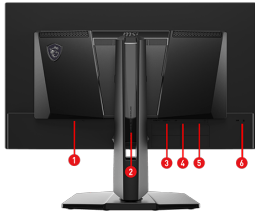

CONNECTIONS

1. AC-in
2. 5-way Joystick Navigator
3. 2 x HDMI™ 2.1 (WQHD@240Hz)
4. DisplayPort 1.4a (HBR3)
5. Headphone out
6. Kensington lock