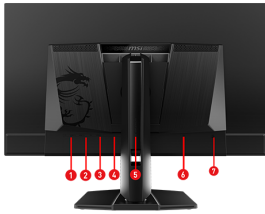

Note	HDMI™: 3840 x 2160 (Up to 240Hz) DisplayPort: 3840 x 2160 (Up to 240Hz) Support: HDMI™ CEC, PIP/PBP; Non Support: KVM
Accessories	1x DisplayPort Cable (1.4), 1x Power Cord (C13), 1x Quick Guide, 4x VESA Wall Mount Screw, 1x Fiber Cloth, 1x Color Report
Dimension with Stand (W x D x H)	719.1 x 241.9 x 483.9 mm (28.3 x 9.5 x 19 inch)
Dimension without Stand (W x D x H)	719.1 x 69.26 x 483.9 mm (28.3 x 2.7 x 19 inch)

CONNECTIONS

1. Earphone out
2. 2 x HDMI™ 2.1 (UHD@240Hz)
3. Display Port 1.4a
4. USB Type-C (PD 15W)
5. 5-way Joystick Navigator
6. AC-in
7. Kensington lock