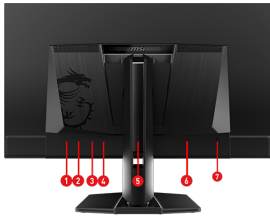

Console Mode	Supported Resolution & Refresh Rate: 1080p: 60Hz and 120Hz 1440p: 60Hz and 120Hz 2160p: 60Hz and 120Hz
	HDMI™ CEC: Supported VRR: PS5 and Xbox Supported
VESA Mounting	100 x 100 mm
Weight (NW / GW)	7.7 kg (16.98 lbs) / 12.3 (27.1 lbs)
Note	HDMI™: 3840 x 2160 (Up to 165Hz) DisplayPort: 3840 x 2160 (Up to 165Hz) Type-C: 3840 x 2160 (Up to 165Hz) Support: HDMI™ CEC, PIP/PBP; Non Support: KVM
	1x DisplayPort Cable (1.4a), 1x Power Cord (C13), 1x Quick Guide, 4x VESA Wall Mount Screw
Accessories	
Dimension with Stand (W x D x H)	719.1 x 241.9 x 593.9 mm (28.31 x 9.52 x 23.38 inch)
Dimension without Stand (W x D x H)	719.1 x 69.3 x 418.3 mm (28.31 x 2.73 x 16.47 inch)

CONNECTIONS

1. Headphone out
2. 2 x HDMI™ 2.1 (UHD@165Hz)
3. DisplayPort 1.4a (HBR3)
4. Type-C (DP alt.) w/ 15W PD
5. 5-way Joystick Navigator
6. AC-in
7. Kensington lock