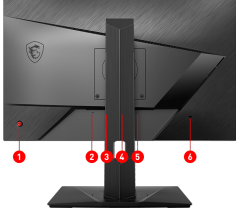

## CONNECTIONS

1. 5-way joystick navigator
2. DC Jack
3. 2x HDMI™ (1.4)
4. 1x Display Port (1.2a)
5. 1x Earphone out
6. Kensington lock