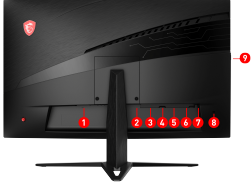

SPECIFICATIONS

Panel Size	27" (69cm)
Active Display Area (mm)	597.888 (H) x 336.312 (V)
Curvature	1500R
Panel Type	VA
Panel Resolution	1920 x 1080 (FHD)
Pixel Pitch (H x V)	0.3114(H) x 0.3114(V)
Aspect Ratio	16:9
Brightness (nits)	300 nits
Contrast Ratio	3000:1
DCR	100000000:1
Signal Frequency	53.28 to 183.15KHz(H) 48 to 165Hz(V)
Refresh Rate	165Hz
Response time	1ms
Video ports	1x DP (1.2a) 2x HDMI™ (2.0b) 1x USB Type C (DisplayPort Alternate)
Audio ports	1x Earphone out
Viewing Angle	178° (H) / 178° (V)
Surface Treatment	Anti-glare
Display Colors	1.07B (8bits + FRC)
Power Type	Internal Adaptor
Power Input	100~240V, 50~60Hz
Adjustment (Tilt)	-5° ~ 20°
DCI-P3 / sRGB	90% / 120%
Kensington Lock	Yes
Dimension (W x H x D)	611.5 x 455 x 225 mm / 24.07 x 17.91 x 8.86 inch
Frameless Design	Yes
VESA Mounting	100 x 100 mm
Weight (NW / GW)	5.4kg / 9kg 11.90 lbs / 19.84lbs
Control	5-way OSD navigation joystick
Power consumption	45W
Note	Display Port: 1920 x 1080 (Up to 165Hz) HDMI™: 1920 x 1080 (Up to 165Hz) DCI-P3 follow CIE1976 Standard sRGB follow CIE1931 Standard

HDR Ready

Provide eye-catching detail through contrast and shadows adjustment.

CONNECTIONS

1. Power Jack
2. 1x Display Port 1.2a
3. 2x HDMI™ 2.0b
4. 1x USB Type C (For DP and Charge)
5. 1x Earphone
6. 2x USB 2.0 Type A
7. 1x USB 2.0 Type B (PC to Monitor)
8. 1x Kensington Lock
9. Headset Hanger