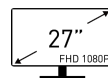

SPECIFICATIONS

Panel Size	23.6"
Panel Resolution	1920 x 1080 (FHD)
Refresh Rate	75Hz
Response time	5ms (GTG) / 1ms (MPRT)
Panel Type	VA
Brightness (nits)	250 cd/m2
Viewing Angle	178°(H) / 178°(V)
Aspect Ratio	16:9
Contrast Ratio	3000:1
Pixel Pitch (H x V)	0.272(H)x0.272(V)
Surface Treatment	Anti-glare
Display Colors	16.7M
Color Bit	8 bits
Video ports	1x HDMI™ (1.4b) 1x D-Sub (VGA)
sRGB	98% (CIE 1976)
Audio ports	1x Audio-in 1x Headphone-out
Active Display Area (mm)	521(H)x293(V)
Kensington Lock	Yes
VESA Mounting	100 x 100 mm
Power Type	External Adaptor (12V 2.5A)
Power Input	100~240V, 50~60Hz
Adjustment (Tilt)	-7° ~ 22°
Curved	1500R
Compatibility	PC, Mac, PS5™, PS4™, Xbox, Mobile, Notebook * All trademarks and the registered trademarks are the property of their respective owners.
Carton Dimension (W X H X D)	600 x 400 x 140 mm (23.62 x 15.75 x 5.51 inch)
Weight (NW / GW)	2.95 kg (6.50 lbs) / 4.39 kg (9.68 lbs)
Dimension (W x H x D)	539.8 x 414.1 x 203 mm (21.25 x 16.30 x 7.99 inch)
Note	HDMI™: 1920 x 1080 (Up to 75Hz) VGA: 1920 x 1080 (Up to 60Hz)

Built-In Speaker

Built-in speakers allow you to listen clearly without connecting external speakers.

27" FHD 1080P

View your applications, spreadsheets and more with a perfect 27 inches screen to experience a breathtaking screen that comes with Full HD resolution