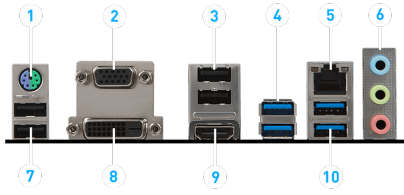

1. PS/2 Device Port	2. VGA Port
3. USB 2.0 Ports	4. USB 3.1 Gen1 Type-A
5. Realtek® Gigabit LAN Port	6. HD Audio Connectors
7. USB 2.0 Ports	8. DVI-D Port
9. HDMI	10. USB 3.1 Gen1 Type-A