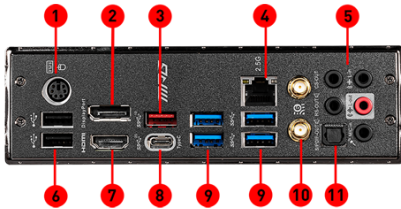

CONNECTIONS

1. PS/2 Combo Port
2. DisplayPort
3. USB 3.2 Gen 2 10Gbps (Type-A)
4. 2.5G LAN
5. HD Audio Connectors
6. USB 2.0
7. HDMI
8. USB 3.2 Gen 2x2 20Gbps (Type-C)
9. USB 3.2 Gen 1 5Gbps (Type A)
10. Wi-Fi / Bluetooth
11. Optical S/PDIF OUT