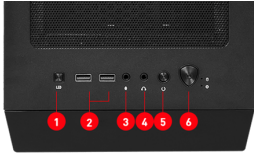

1. LED Switch Button
2. 2x USB 3.2 Gen1 Type A
3. Mic In
4. Audio Out
5. Reset Button
6. Power Button