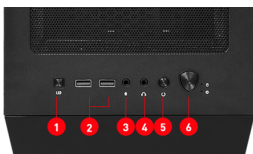

SPECIFICATIONS

Product Name	MAG FORGE 112R
Form Factor	Mid-Tower
I/O Ports	2 x USB 3.2 Gen1 Type-A (5 Gbps) 1 x Audio-out 1 x Mic-in
Drive Bays	3 x 2.5" 2 x 2.5"/3.5"
Case Expansion Slots	7
Maximum PSU Length	200 mm / 7.87 inches
Maximum GPU Length	330 mm / 13 inches
Maximum CPU Cooler Length	160 mm / 6.3 inches
Lighting	Front: 3 x ARGB Fan Rear: 1 x ARGB Fan
Power Supply Support	ATX
Fan Support	Front: 3 x 120 mm / 2 x 140 mm Top: 2 x 120 mm / 2 x 140 mm Rear: 1 x 120 mm
Pre-install Fan	Front: 3 x 120 mm Rear: 1 x 120 mm
Radiator Layout	Front: 120 / 140 / 240 mm Top: 120 / 240 mm Rear: 120 mm
Support MB Form Factor	ATX / M-ATX / ITX
Dimension	409 x 214 x 485 mm / 16.1 x 8.43 x 19.9 inches
Weight	5.26 kg / 11.6 lbs
Gross Weight	6.24 kg / 13.76 lbs

CONNECTIONS

1. LED Switch Button
2. 2x USB 3.2 Gen1 Type A
3. Mic In
4. Audio Out
5. Reset Button
6. Power Button

FEATURES

Optimized Air Flow

Can install up to 6x system fans, providing ventilation and stable performance to the whole system.