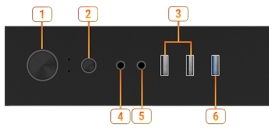

msi[®] PC CASE MAG MAX ARGB

FIRST BLOOD IN SHADOW

SPECIFICATIONS

FEATURES

CONNECTIONS

1. Power Button
2. Reset Button
3. Front USB 2.0 Ports
4. Front HD Audio
5. Front MIC
6. Front USB 3.2 Gen 1 Port