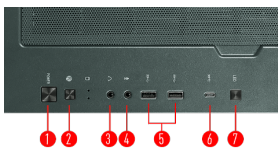

CONNECTIONS

1. Power Button
2. Reset Button
3. Audio
4. Mic
5. USB 3.2 x 2
6. USB 3.2 Type C
7. LED Switch Button