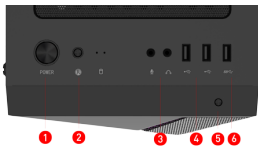

## SPECIFICATIONS

<b>Product Name</b>	MAG VAMPIRIC 300R
<b>I/O Ports</b>	USB 3.2 Gen 1 x 2 USB 3.2 Gen 2x2 Type-C x 1 Audio x1 Mic x1
<b>Drive Bays</b>	2.5" SSD x 2 / 3.5" HDD x 2
<b>Case Expansion Slots</b>	7
<b>Maximum PSU Length</b>	Standard ATX, max up to 220mm (without 3.5" HDD tray installed)
<b>Maximum GPU Length</b>	380mm / 15inches
<b>Maximum CPU Cooler Length</b>	175mm / 6.9inches
<b>Lighting</b>	ARGB
<b>Pre-install Fan</b>	Rear: 120mm ARGB fan x 1
<b>Radiator Layout</b>	Front: 120 / 140 / 240 / 280 / 360mm Top: 120 / 140 / 240 / 280 / 360mm Rear: 120 mm
<b>Support MB Form Factor</b>	E-ATX / ATX / M-ATX / ITX
<b>Dimension</b>	471(W) x 231(D) x 497(H)mm / 18.5(W) x 9.1(D) x 19.6(H)inches
	Mid-Tower

## CONNECTIONS

1. Power Button
2. Reset Button
3. Mic in / Audio out
4. USB 2.0x 2
5. Insta-Light Loop Button
6. USB 3.2 Gen 1 Type-A