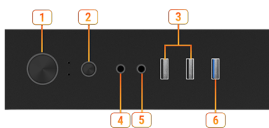

FEATURES

1 to 4 ARGB LED HUB

Bundle with 1 to 4 ARGB LED HUB that can allow you to have more attractive ways to decorate your gaming rig by the LED strips

Magnetic Filters

The case of magnetic filter on top side is designed to give users the best experience in un-installing and cleaning

4mm Tempered Glass

4mm tinted tempered glass side panel, making it ideal for showcasing your build with (RGB) lighting

Optimized Air Flow

Up to 6x system fans could be installed. Provides the whole system with ventilation for better stability

ARGB Fan Included

Packing with an addressable RGB fan support MSI Mystic Light for the unlimited customization options

CONNECTIONS

1. Power Button
2. Reset Button
3. Front USB 2.0 Ports
4. Front HD Audio
5. Front MIC
6. Front USB 3.2 Gen 1 Port