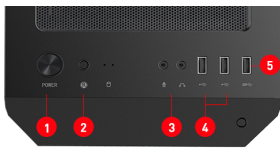

SPECIFICATIONS

CONNECTIONS

1. Power Button
2. Reset Button
3. Mic in / Audio out
4. 2x USB 2.0 Type-A
5. 1x USB 3.2 Gen 1 Type-A

FEATURES

Optimized Air Flow

Can install up to 6x system fans, providing ventilation and stable performance to the whole system.

Magnetic Filter

The magnetic dust filter on top is designed to give users an easy un-installing and cleaning experience.

Auto RGB Fan

Built-in ARGB fans with striking lighting and vivid lighting effects

Acrylic Panel

Premium acrylic panel that is light in weight and hard to break.