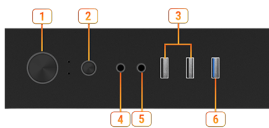

FEATURES

4mm Tempered Glass

4mm tinted tempered glass side panel, making it ideal for showcasing your build with (RGB) lighting

Optimized Air Flow

Up to 6x system fans could be installed. Provides the whole system with ventilation for better stability

Magnetic Filters

The case of magnetic filter on top side is designed to give users the best experience in un-installing and cleaning

1 to 4 ARGB LED HUB

Bundle with 1 to 4 ARGB LED HUB that can allow you to have more attractive ways to decorate your gaming rig by the LED strips

ARGB Fan Included

Packing with an addressable RGB fan support MSI Mystic Light for the unlimited customization options

CONNECTIONS

1. Power Button
2. Reset Button
3. Front USB 2.0 Ports
4. Front HD Audio
5. Front MIC
6. Front USB 3.2 Gen 1 Port