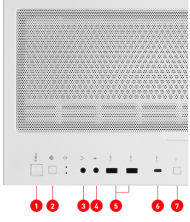

SPECIFICATIONS

Product Name	MPG VELOX 100R WHITE
Case Form Factor	Mid-Tower
Motherboard Form Factor Support	ATX / Micro-ATX / Mini-ITX
I/O Ports	2 x USB 3.2 Gen 1 Type A (5Gbps) 1 x USB 3.2 Gen 2x2 Type C (20Gbps) 1 x Audio-out 1 x Mic-in 1 x LED Switch Button
Drive Mount Support	2 x 2.5" 2 x 3.5"
Expansion Slots	7
Maximum GPU Length	380 mm / 15 inches
Maximum CPU Cooler Height	175 mm / 6.9 inches
Power Supply Support	ATX
Maximum PSU Length	220 mm / 8.66 inches (without 3.5" HDD tray installed)
Fan Size Support	Front: 3 x 120 mm / 3 x 140 mm Top: 3 x 120 mm / 2 x 140 mm Rear: 1 x 120 mm Side: 2 x 120 mm
Pre-installed Fan Size	Front: 3 x 120 mm Rear: 1 x 120 mm
Pre-installed Fan Type	Front: 3 x ARGB Fan Rear: 1 x ARGB Fan
Dimensions (DxWxH)	474 x 231 x 490 mm / 18.7 x 9.1 x 19.3 inches
Net Weight	8.64 kg / 19.05 lbs
Gross Weight	10.31 kg / 22.73 lbs
Radiator Size Support	Front: 120 / 140 / 240 / 280 / 360 mm Top: 120 / 140 / 240 / 280 / 360 mm Rear: 120 mm Side: 120 / 240 mm

Vertical GPU Mount Support

Can support vertical mounting of graphics card depending on the users' preference.

Side Air Vent

Has side air vent that can provide additional airflow for heat dissipation.

1 to 6 ARGB LED Control board

Bundle with 1 to 6 ARGB LED control board that gives you more ways to decorate your gaming rig.

Tempered glass

Door-like tempered glass side panel with a thickness of 4mm are at your disposal with this gaming desktop.

1. Power Button
2. Rest Button
3. Audio-out
4. Mic-in
5. 2x USB 3.2 Gen 1 Type-A
6. 1x USB 3.2 Gen 2x2 Type-C
7. LED Switch Button