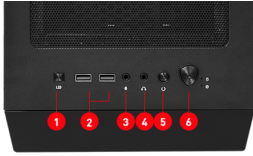

1. LED Switch Button
2. 2x USB 3.2 Gen1 Type A
3. Mic In
4. Audio Out
5. Reset Button
6. Power Button