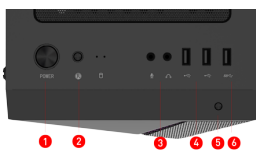

Magnetic Filter

The magnetic dust filter on top is designed to give users an easy un-installing and cleaning experience.

Tool-Less Tempered Glass

Premium-grade 4mm thick tempered glass that guarantees window durability and viewing capability.

CONNECTIONS

1. Power Button
2. Reset Button
3. Mic in / Audio out
4. USB 2.0x 2
5. Insta-Light Loop Button
6. USB 3.2 Gen 1 Type-A