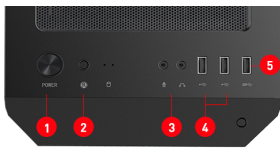

SPECIFICATIONS

CONNECTIONS

1. Power Button
2. Reset Button
3. Mic in / Audio out
4. 2x USB 2.0 Type-A
5. 1x USB 3.2 Gen 1 Type-A
- 6.

FEATURES

Optimized Air Flow

Can install up to 6x system fans, providing ventilation and stable performance to the whole system.

Auto RGB Fan

Built-in Auto-RGB fans with striking lighting and vivid lighting effects

Magnetic Filter

The magnetic dust filter on top is designed to give users an easy un-installing and cleaning experience.

Acrylic Panel

Premium acrylic panel that is light in weight and hard to break.