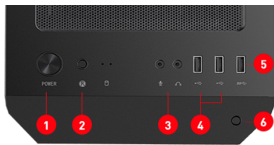

CONNECTIONS

1. Power Button
2. Reset Button
3. Mic in / Audio out
4. 2x USB 2.0 Type-A
5. 1x USB 3.2 Gen 1 Type-A
6. LED Switch Button (no function)

FEATURES

Auto RGB Fan

Built-in Auto-RGB fans with striking lighting and vivid lighting effects

Magnetic Filter

The magnetic dust filter on top is designed to give users an easy un-installing and cleaning experience.

Acrylic Panel

Premium acrylic panel that is light in weight and hard to break.