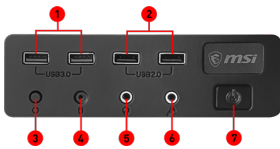

SPECIFICATIONS

Dimension	440(D) x 218(W) x 470(H) mm 17.32(D) x 8.58(W) x 18.50(H) in
Weight	8.4 Kg 18.5 lbs.
I/O Ports	FRONT I/O PORTS: 2 x USB 3.0 2 x USB 2.0 HD Audio / Mic
Driver Bays	2 x 3.5", compatible with 2.5" 4 x 2.5"
Maximum GPU Length	Max 370mm / 14.57 in
Maximum CPU Cooler Length	Max 165mm / 6.50 in
Power Supply	Standard ATX

CONNECTIONS

1. Front USB 3.1 Gen1 Ports
2. Front USB 2.0 Ports
3. Reset Button
4. HDD LED
5. Front HD Audio
6. Front MIC
7. Power Button

FEATURES

Mystic Light RGB LED

Personalize your PC with 16.8 million colors / 17 effects, controlled in one click!

Triple Tempered Glass

4mm tinted tempered glass side panel, making it ideal for showcasing your build with (RGB) lighting.

Strong Structure

0.6mm SPCC constructed the case which make this case firm and strong.

Magnetic Dust Filters

Two sides, top and front, case magnetic dust filters design give user best experience when un-installing and cleaning.

Vertical Graphics Support

Additional vertical slots and construction kit for user to show off your gaming graphics card in the vertical position.