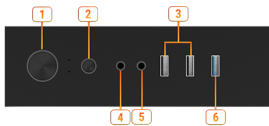

CONNECTIONS

1. Power Button
2. Reset Button
3. Front USB 2.0 Ports
4. Front HD Audio
5. Front MIC
6. Front USB 3.2 Gen 1 Port