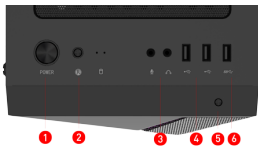

SPECIFICATIONS

Support MB Form Factor	E-ATX / ATX / M-ATX / ITX
Case Form Factor	Mid-Tower
Product Name	MAG VAMPIRIC 300R
Drive Bays	2.5" SSD x 2 / 3.5" HDD x 2
Dimension	471(W) x 231(D) x 497(H)mm / 18.5(W) x 9.1(D) x 19.6(H)inches
I/O Ports	USB 3.2 Gen 1 x 2 USB 3.2 Gen 2x2 Type-C x 1 Audio x1 Mic x1
Case Expansion Slots	7
Pre-install Fan	Rear: 120mm ARGB fan x 1
Maximum PSU Length	Standard ATX, max up to 220mm (without 3.5" HDD tray installed)
Maximum GPU Length	380mm / 15inches
Maximum CPU Cooler Length	175mm / 6.9inches
Radiator Layout	Front: 120 / 140 / 240 / 280 / 360mm Top: 120 / 140 / 240 / 280 / 360mm Rear: 120 mm
Lightning	ARGB

CONNECTIONS

1. Power Button
2. Reset Button
3. Mic in / Audio out
4. USB 2.0x 2
5. Insta-Light Loop Button
6. USB 3.2 Gen 1 Type-A

FEATURES

Front USB 3.2 Gen 2 Type C

Synergize with a MSI motherboard through bridging with a USB 3.2 Type-C port for convenient access.

VGA Support Bracket

Support your graphics card and prevent it from slanting.

Tempered glass

Door-like tempered glass side panel with a thickness of 4mm are at your disposal with this gaming desktop.

1 to 6 ARGB LED Control board