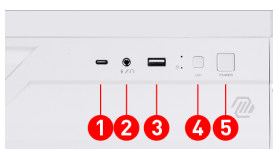

CONNECTIONS

1. USB 20Gbps (Type-C)
2. Mic In / Audio Out
3. USB 5Gbps (Type-A)
4. LED Switch Button
5. Power Button