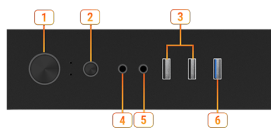

CONNECTIONS

1. Power Button
2. Reset Button
3. Front USB 2.0 Ports
4. Front HD Audio
5. Front MIC
6. Front USB 3.2 Gen 1 Port