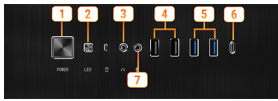

SPECIFICATIONS

CONNECTIONS

- 1. Power Button
- 2. LED Control Button
- 3. Front HD Audio
- 4. Front USB 2.0
- 5. Front USB 3.2 Gen1 Type-A
- 6. Front USB 3.2 Gen2 Type-C
- 7. Front MIC

FEATURES

Tool-Less Tempered Glass

Premium-quality 4mm thick tempered glass design guarantees window durability and viewing capability

Optimized for Water Cooling

Fully compatible with 360mm, 280mm, and 120mm radiators

Optimized Air Flow

Up to 7 system fans can be installed. Provide the whole system with ventilation for better stability

Vertical Graphics Support

Additional vertical slots and construction kit for user to show off your gaming graphics card in the vertical position.

System Fan Included

Packing with 4 x 120mm system fans to cool your system for the maximum performance