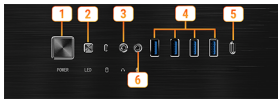

SPECIFICATIONS

CONNECTIONS

1. Power Button
2. LED Control Button
3. Front HD Audio
4. Front USB 3.2 Gen1 Type A
5. Front USB 3.2 Gen2 Type C
6. Front MIC

FEATURES

Mystic Light

MSI Mystic light offers multiple colors and effects for you to set up your rig with your own style

Tool-Less Tempered Glass

Premium-quality 4mm thick tempered glass design guarantees window durability and viewing capability

ARGB Fan Included

Packing with 3 x 200mm and 1 x 120mm addressable RGB fans support MSI Mystic Light for the unlimited customization options

1 to 8 ARGB LED HUB

Bundled with a 1 to 8 ARGB LED HUB to help you have more attractive ways to decorate your gaming rig by the LED strips

Extractable radiator bracket design

The modular radiator bracket is for easy installation of radiator without tools