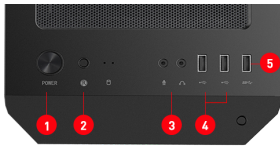

SPECIFICATIONS

CONNECTIONS

1. Power Button
2. Reset Button
3. Mic in / Audio out
4. 2x USB 2.0 Type-A
5. 1x USB 3.2 Gen 1 Type-A
- 6.

FEATURES

Optimized Air Flow

Can install up to 6x system fans, providing ventilation and stable performance to the whole system.

Auto RGB Fan

Built-in Auto-RGB fans with striking lighting and vivid lighting effects

Magnetic Filter

The magnetic dust filter on top is designed to give users an easy un-installing and cleaning experience.

Acrylic Panel

Premium acrylic panel that is light in weight and hard to break.