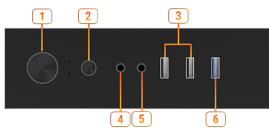

FEATURES

ARGB Fan Included

Packing with 3 x 200mm and 1 x 120mm addressable RGB fans support MSI Mystic Light for the unlimited customization options

4mm Tempered Glass

4mm tinted tempered glass side panel, making it ideal for showcasing your build with (RGB) lighting

Mystic Light

MSI Mystic light offers multiple colors and effects for you to set up your rig with your own style

Optimized Air Flow

Up to 6x system fans could be installed. Provides the whole system with ventilation for better stability

Magnetic Filters

The case of magnetic filter on top side is designed to give users the best experience in un-installing and cleaning

CONNECTIONS

1. Power Button
2. Reset Button
3. Front USB 2.0 Ports
4. Front HD Audio
5. Front MIC
6. Front USB 3.1 Gen1 Port