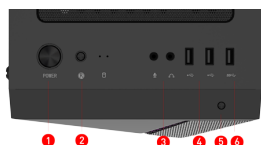

## CONNECTIONS

1. Power Button
2. Reset Button
3. Mic in / Audio out
4. USB 2.0x 2
5. Insta-Light Loop Button
6. USB 3.2 Gen 1 Type-A

PC CASE