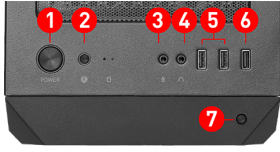

1. Power Button
2. Reset Button
3. Mic In
4. Audio Out
5. 2 x USB 2.0 (Type-A)
6. USB 5Gbps (Type-A)
7. LED Switch Button